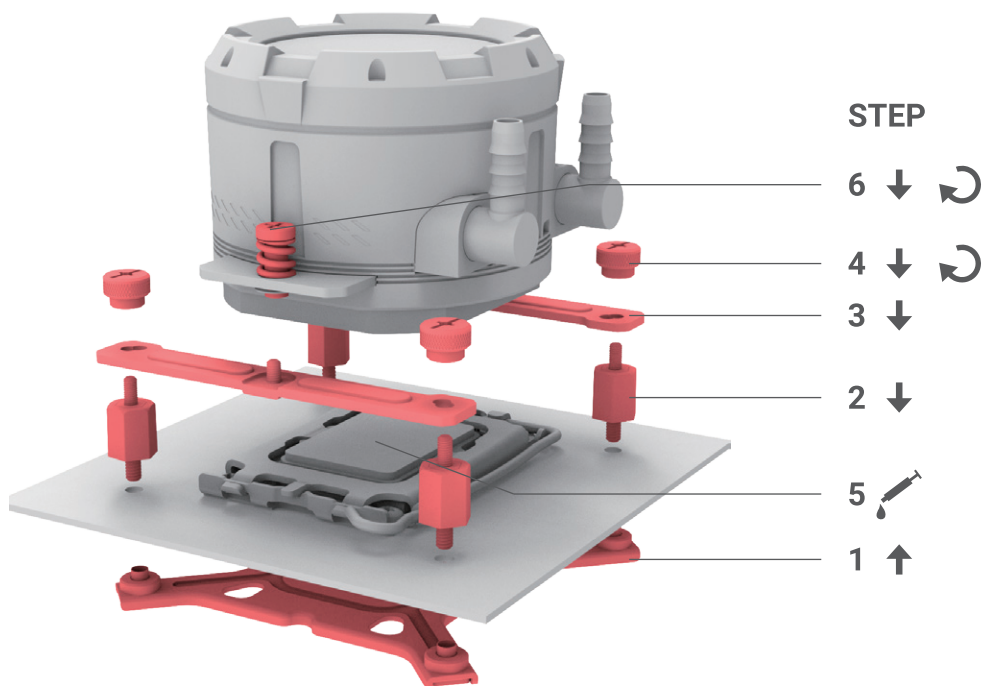

LGA1851/1700/1200/115X

Component No.

1 2 5 6 7 8 9 10