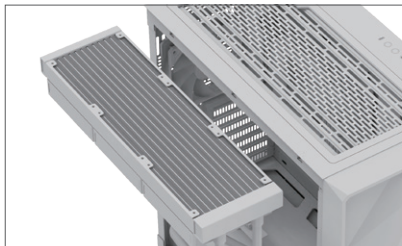

Fan & Radiator Mounting

Use the fan-rad mounting screws to secure the fan(s) onto the radiator.

Use the radiator mounting screws to secure the radiator to case panel.

How to choose the correct bracket

Intel

LGA1200/115X

LGA1851/1700

AMD

AM4 / AM5