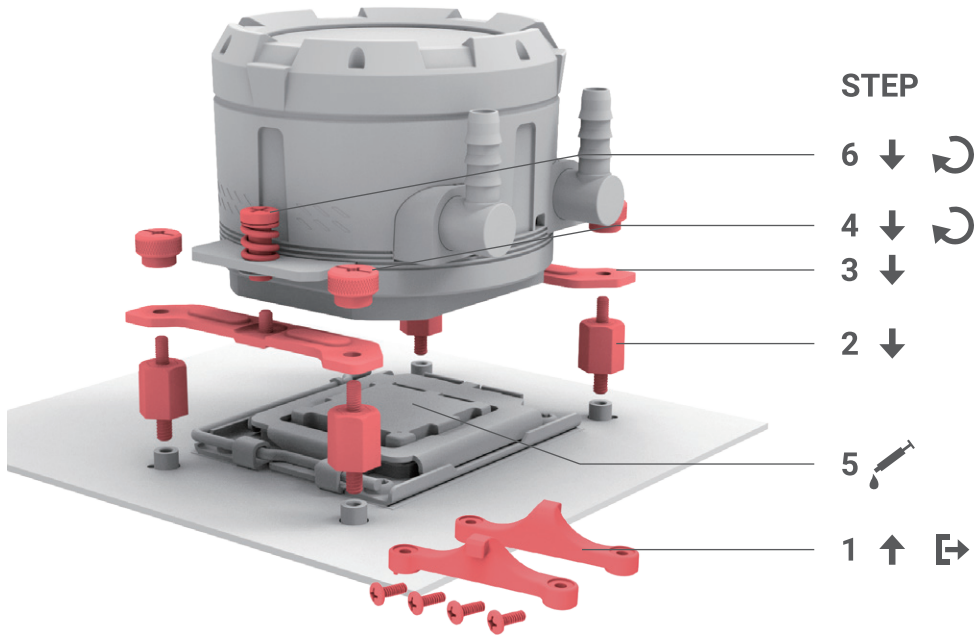

4

Fan & Radiator Mounting

Use the fan-rad mounting screws to secure the fan(s) onto the radiator.

Use the radiator mounting screws to secure the radiator to case panel.

How to choose the correct bracket

Intel

Component No.

3 5 6 7 8 9 10

AM4/AM5 Bracket Short

Component No.

4 5 6 7 8 9 10

PUMP Connection

USB 2.0

Connect to motherboard
USB 2.0