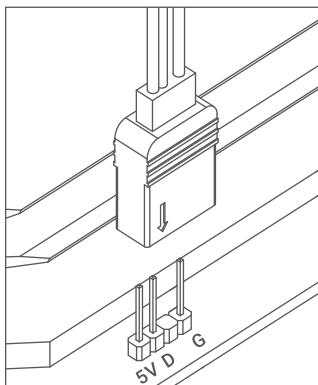

Component No.

3 5 6 7 8 9 10

AM4/AM5 Bracket Short

Component No.

4 5 6 7 8 9 10

PUMP Connection

USB 2.0

Connect to motherboard
USB 2.0