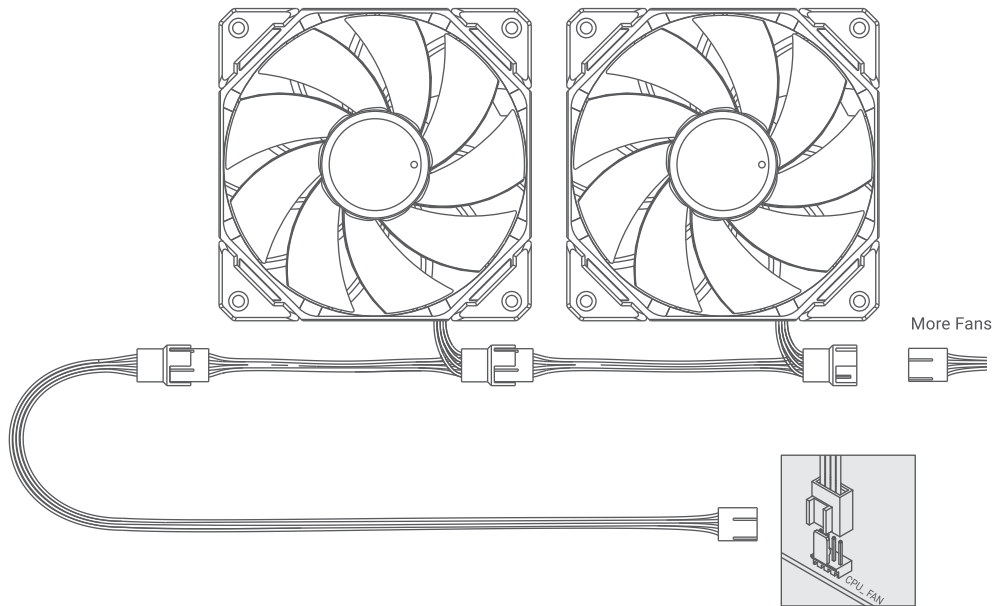

ARGB 5V 3Pin

Connect to motherboard
ARGB sync

PUMP PWM

Connect to motherboard
AIO/PUMP/CPU_OPT

Fan Connection

Have Questions ?

- Please ask for professional help if you don't know how to install.
- Make sure you're working on a power-off PC.
- If you have any doubt about components list or product itself, please contact your original reseller/retailer/etailer.
- ID-COOLING is always ready to offer our support. You can find the contact information below.
- Descriptions are for your reference. Different models may vary in terms of components list.