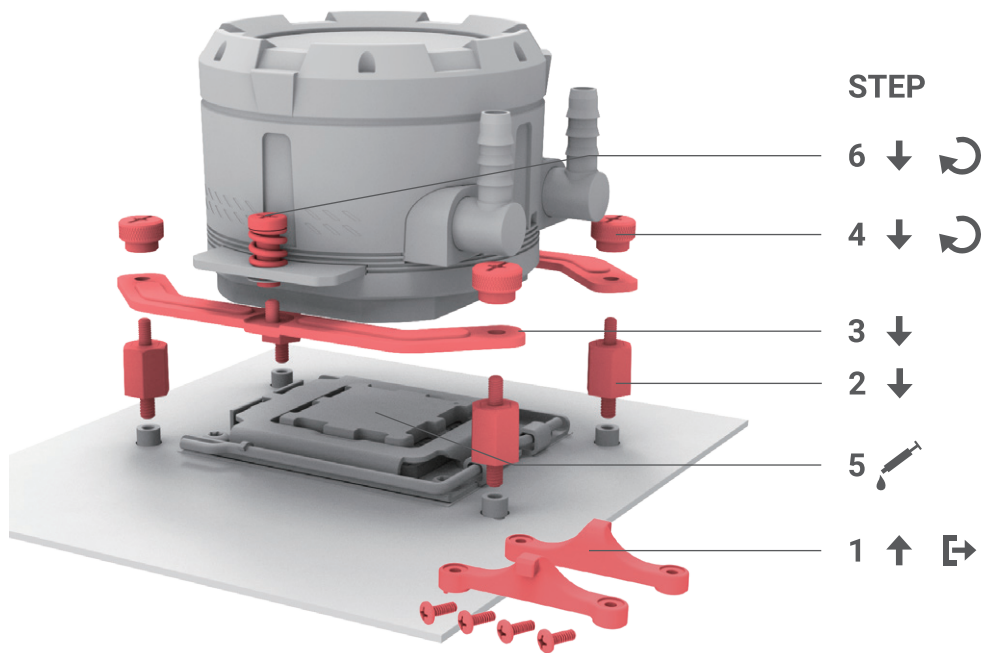

4

Fan & Radiator Mounting

Use the fan-rad mounting screws to secure the fan(s) onto the radiator.

Use the radiator mounting screws to secure the radiator to case panel.

How to choose the correct bracket

Intel

Component No.

3 5 6 7 8 9 10

AM4/AM5 Bracket Short

Component No.

4 5 6 7 8 9 10

PUMP Connection

USB 2.0

Connect to motherboard
USB 2.0